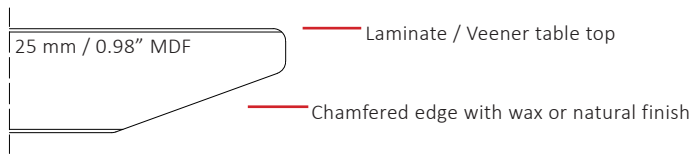

COLORS & MATERIALS

Table Top: Selected laminates or selected veneers on 25mm MDF

Legs: Powder coated sheet metal

Glides: Black plastic glides

Tabletop Edge Treatment

Laminate

3101
WHITE

3153
GREY

3241
LIGHT GREY

4598
REAL OAK

4599
DARK OAK

VT925

VT053

Wood Veneer & Finish

10371
WHITE OAK
Natural Finish

10766
SMOKE OAK
Natural Finish

13991
GREY OAK
Natural Finish

Metal Finish

RAL7021
ANTHRACITE

SATIN

3101
WHITE