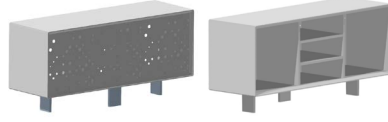

THRESHOLD UDG1020
L: 1020 mm / 40.15 inch
D: 330 mm / 12.99 inch
H: 476 mm / 18.74 inch

- -Tabletop storage
- -Wide and narrow options
- -Lacquered body
- -Epoxy painted back panel
- -Epoxy painted legs
- -Masaüstü dolap
- -Geniş ve dar seçenekler
- -Lake gövde
- -Epoksi boyalı arka panel
- -Epoksi boyalı ayaklar