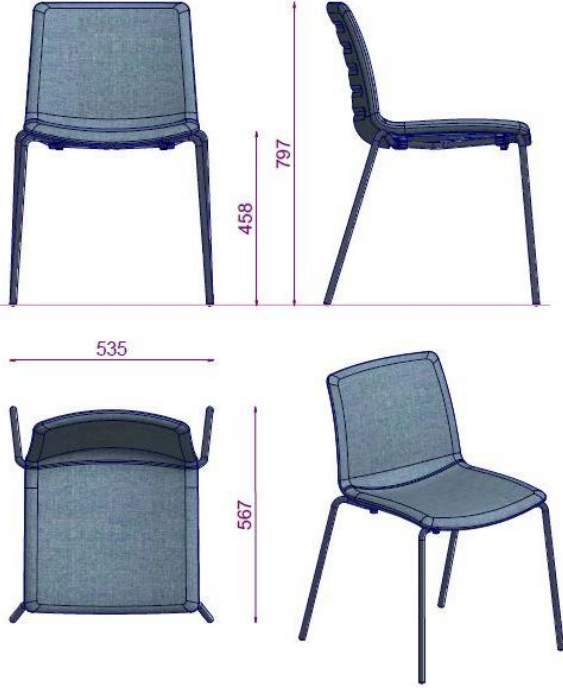

**HELEN S1
SG10 UPHOLSTERY**

- -Common area chair
- -Upholstered polyurethane shell
- -Chrome coated or epoxy painted metal legs
- -Plastic glides
- -Ortak alan sandalyesi
- -Döşemeli poliüretan kabuk
- -Krom kaplı veya epoksi boyalı metal ayaklar
- -Plastik pabuçlar