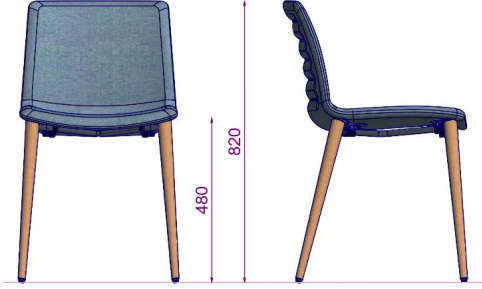

HELEN S0
SH10