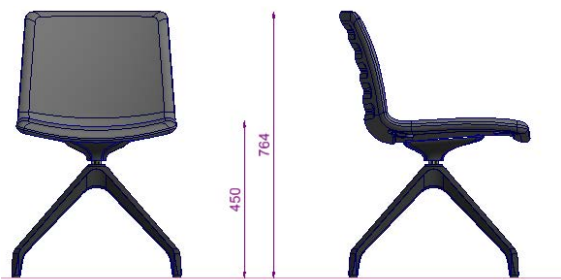

HELEN S1
SWISS