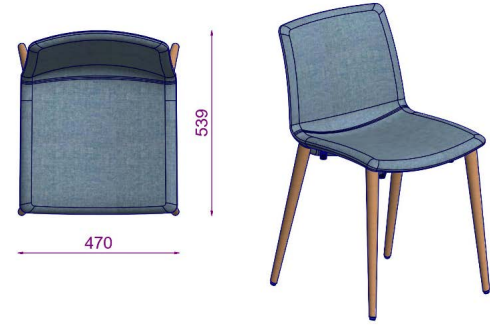

- -Dining chair
- -Upholstered polyurethane shell
- -Polished solid wood legs
- -Plastic glides
- -Yemek sandalyesi
- -Döşemeli poliüretan kabuk
- -Cilalı masif ahşap ayaklar
- -Plastik pabuçlar