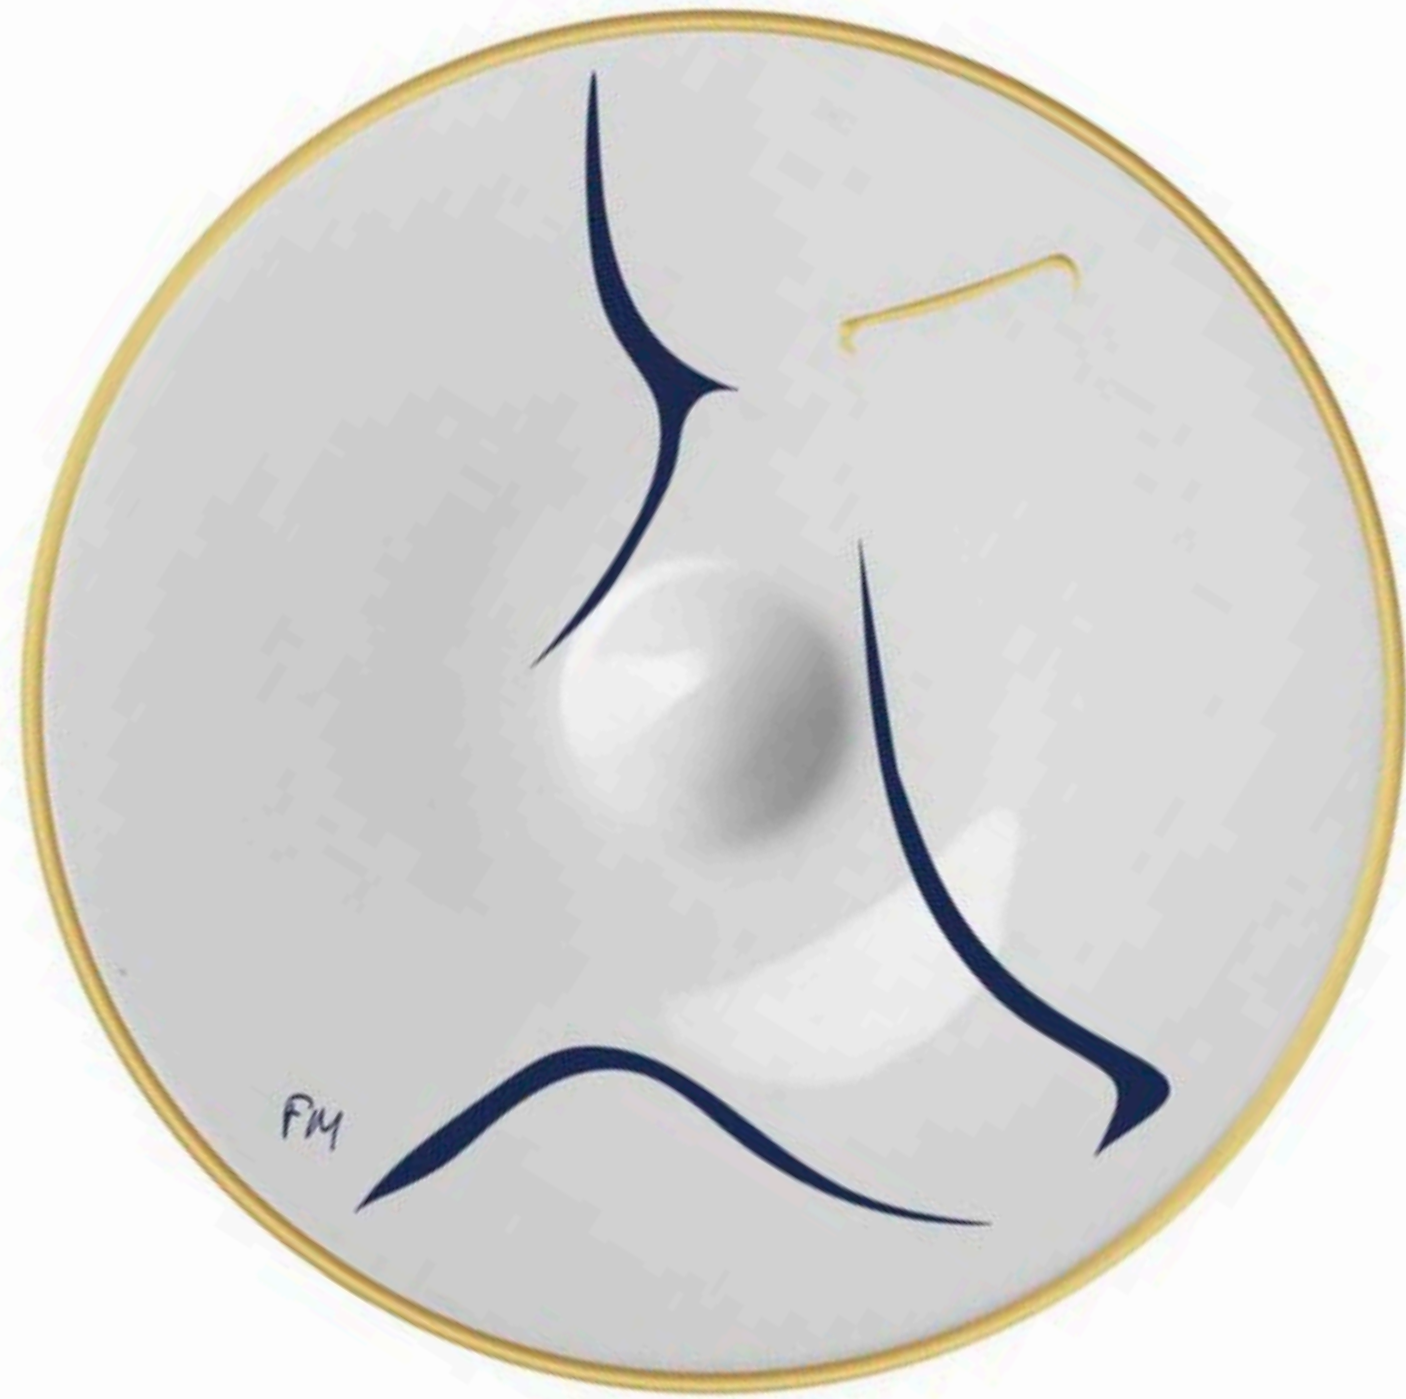

Contents

- 12** Tea Cups
- 41** Cups
- 78** Glass & Goblet
- 97** Dinner Sets
- 149** Vases & Flower Pots

Beverage Sets

- 12 Dervish Tea Cup & Saucer
- 24 Mislina Tea Cup & Saucer
- 35 Tiryaki / Kahvalti Tea Cup & Saucer
- 39 Istanbul Teaspoon / Sugar Tongs
- 45 Sufi Coffee / Tea Cup & Saucer / Sugar Bowl / Milk Pot
- 54 Sufi Lungo
- 57 Sufi Mug
- 61 Mislina Coffee Cup & Saucer
- 62 Mislina Mug
- 65 Eser-i Istanbul Coffee / Tea Cup & Saucer
Sugar bowl / Milk Pot
- 73 Alala Coffee Cup & Saucer
- 74 Kaffa Coffee Cup & Saucer
- 78 Aheste Coffee Side Glass
- 81 Rasagandha Coffee Side Cup
- 82 Istanbul Water Glass
- 86 EA Pitcher / Aheste Water Glass
- 90 EA Pitcher / Aheste & Istanbul Water Glass
- 93 Istanbul Water Glass
- 94 Rasagandha Goblet / Aella Karaf