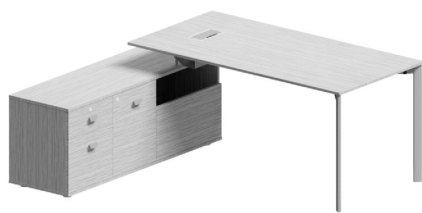

3 pcs
0.739 m³ 72.5 kg
26.10 cbft³ 159.84 lbs

PORTE S1 D0816LK
Overall Width: 1843 mm / 72.5"
Overall Depth: 1615 mm / 63.5" **A:** 1600 mm / 62.9"
Overall Height: 740 mm / 29.1" **B:** 800mm / 31.5"