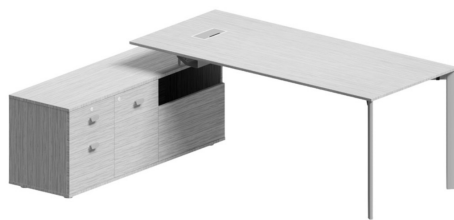

3 pcs
0.752 m³ 78.2 kg
26.55 cbft³ 172.40 lbs

PORTE S1 D0818LK
Overall Width: 2043 mm / 80.4"
Overall Depth: 1615 mm / 63.5" **A:** 1800 mm / 70.8"
Overall Height: 740 mm / 29.1" **B:** 800mm / 31.5"