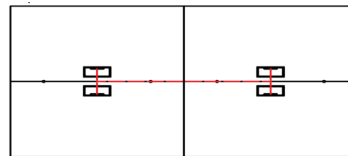

CABLE MANAGEMENT

A , G SERIES

Cable management product Vertebra should be ordered separately.

PORTE S1 A0814NK

L, M SERIES

PORTE S1 L1628KT

C, D, J, K, P SERIES

PORTE S1 D0818LK