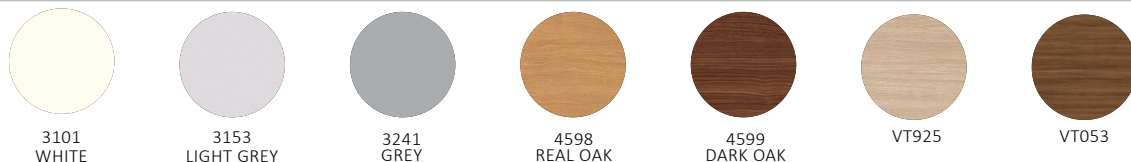

Body: Laminated 18mm melamine panel

Doors & Backing Panel : Selected laminates on 8mm melamine

Handle: Powder coated aluminum

Glides: Plastic

Laminate

Metal Finish

TPOLOGY

PORTE S1 A SERIES