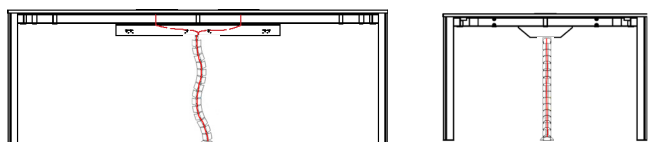

Note: The cable management alignments differ based on model.