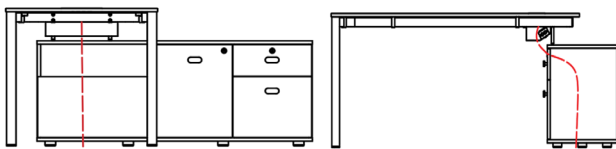

CABLE MANAGEMENT

A , G SERIES

Cable management product Vertebra should be ordered separately.

PORTE S1 A0814NK

L, M SERIES

PORTE S1 L1628KT

C, D, J, K, P SERIES

PORTE S1 D0818LK