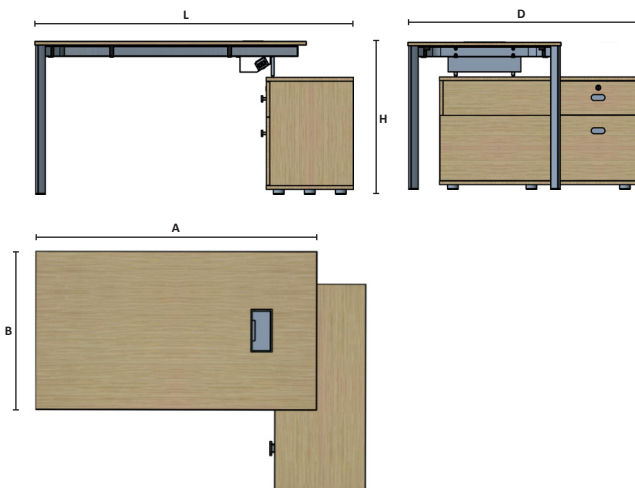

COLORS & MATERIALS

OPERATIONAL DESK

Tabletop: Laminated 18mm chipboard with edge banding

Frame: Powder coated steel profile

Legs: Powder coated steel profile

Cable Tray: Powder coated sheet steel

Storage Units:

Body: Laminated 18mm melamine panel

Doors & Backing Panel : Selected laminates on 8mm melamine

Handle: Powder coated aluminum

Glides: Plastic