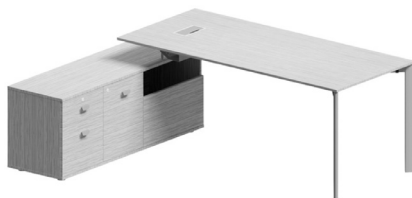

CABLE MANAGEMENT

A , G SERIES

Cable management product Vertebra should be ordered separately.

PORTE S1 A0814NK

L, M SERIES

PORTE S1 L1628KT

C, D, J, K, P SERIES

PORTE S1 D0818LK