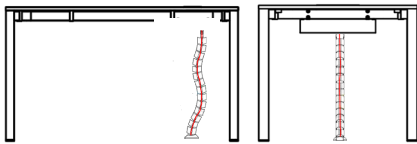

CABLE MANAGEMENT

A , G SERIES

Cable management product Vertebra should be ordered separately.

PORTE S1 A0814NK

L, M SERIES

PORTE S1 L1628KT

C, D, J, K, P SERIES

PORTE S1 D0818LK