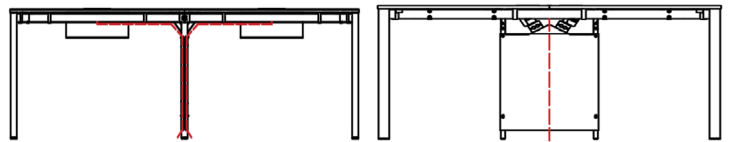

CABLE MANAGEMENT

A , G SERIES

Cable management product Vertebra should be ordered separately.

PORTE S1 A0814NK

L, M SERIES

PORTE S1 L1628KT

C, D, J, K, P SERIES

PORTE S1 D0818LK