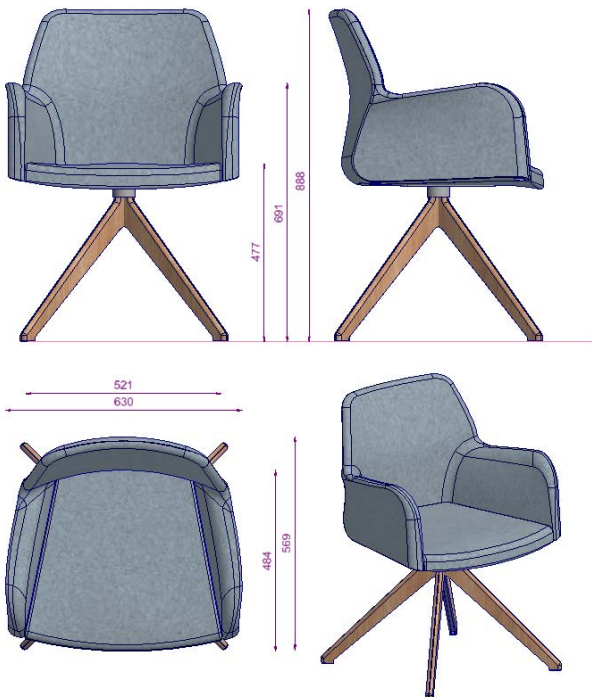

MIRANDA S2 VISITOR METALLEG WLC

- -Visitor chair
- -Upholstered polyurethane shell
- -Quilting application is available*
- -Wood veneer wrap on steel leg
- -Plastic glides
- -Basic fix mechanism
- -The seating positions is single angle
- -No heigh adjustment
- Type code of the product with quilting application: MIRANDA S2 VISITOR Q METALLEG WLC

- -Ziyaretçi sandalyesi
- -Döşemeli poliüretan kabuk
- -Kapitone uygulaması mevcut*
- -Ahşap kaplama çelik ayak
- -Plastik pabuç
- -Basit sabit mekanizma
- -Oturma açısı tek açılı
- -Yükseklik ayarı yok
- Kapitone uygulaması mevcut olan ürünün tip kodu: MIRANDA S2 VISITOR Q METALLEG WLC