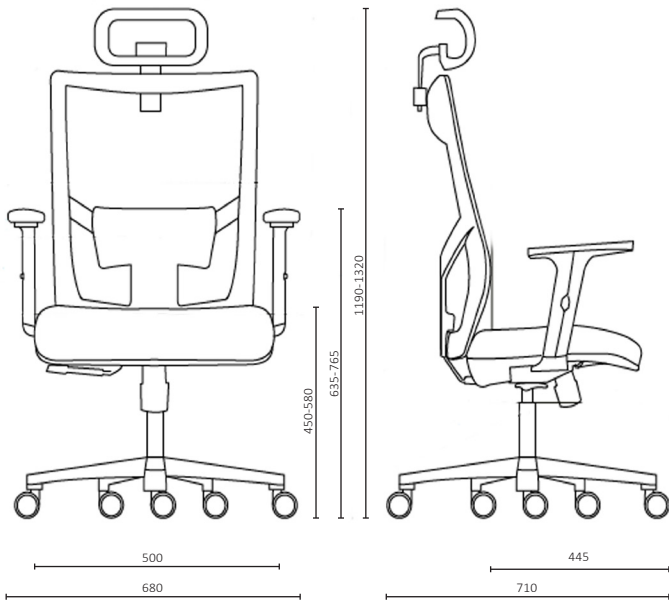

## COLOURS & MATERIALS

---

**Headrest:** Black mesh

**Backrest:** Polyamide and fiberglass structure, fire retardant self-supporting black mesh

**Seat:** Black fabric

**Armrest:** Soft black plastic

**Base:** Black plastic

BLACK

**TONE HIGH BACK WITH HEADREST**

**Dimensions:**

- Overall Width:** 680 mm / 26.8"
- Overall Depth:** 710 mm / 28"
- Overall Height:** 1190-1320 mm / 46.8-52"
- Seat Width:** 500 mm / 19.8"
- Seat Depth:** 445 mm / 16.9"
- Seat Height:** 430-580 mm / 16.9-22.8"
- Arm Height:** 635-765 mm / 25-30.1"

**Product Description:**

- Black headrest mesh
- Manager chair with headrest
- Upholstered seat
- Polyamide and fiberglass structure, fire retardant self-supporting mesh backrest
- Fixed backrest with height adjustable lumbar support
- Height- adjustable, tension- adjustable, synchronized multi-block mechanism
- Height- adjustable 2D soft black armrest
- Swivel mechanism
- Black plastic five star base
- Black plastic braked caster for soft floor use\*