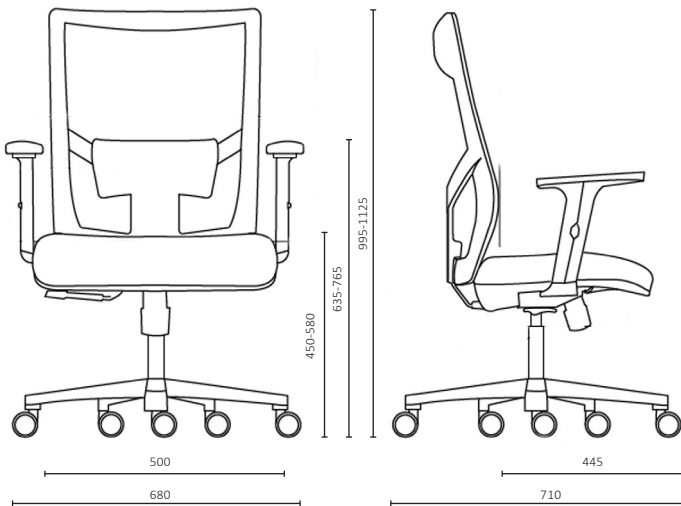

BLACK

**TONE HIGH BACK WITH HEADREST**

**Dimensions:**

- Overall Width:** 680 mm / 26.8"
- Overall Depth:** 710 mm / 28"
- Overall Height:** 1190-1320 mm / 46.8-52"
- Seat Width:** 500 mm / 19.8"
- Seat Depth:** 445 mm / 16.9"
- Seat Height:** 430-580 mm / 16.9-22.8"
- Arm Height:** 635-765 mm / 25-30.1"

**Product Description:**

- Black headrest mesh
- Manager chair with headrest
- Upholstered seat
- Polyamide and fiberglass structure, fire retardant self-supporting mesh backrest
- Fixed backrest with height adjustable lumbar support
- Height- adjustable, tension- adjustable, synchronized multi-block mechanism
- Height- adjustable 2D soft black armrest
- Swivel mechanism
- Black plastic five star base
- Black plastic braked caster for soft floor use\*

\*Casters for hard floor use are available, please specify and order separately.

**TONE HIGH BACK CHAIR**

**Dimensions:**

- Overall Width:** 680 mm / 26.8"
- Overall Depth:** 710 mm / 28"
- Overall Height:** 995-1125 mm / 39-44.3"
- Seat Width:** 500 mm / 19.8"
- Seat Depth:** 445 mm / 16.9"
- Seat Height:** 430-580 mm / 16.9-22.8"
- Arm Height:** 635-765 mm / 25-30.1"