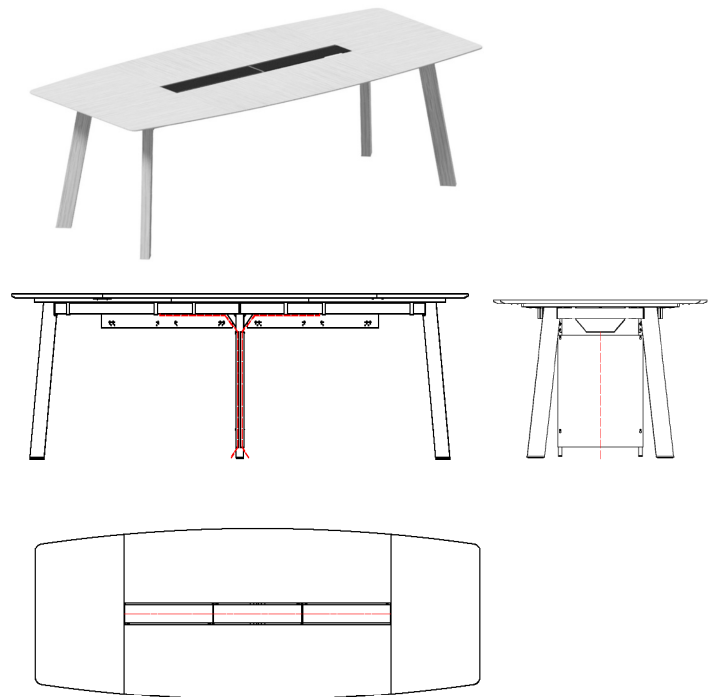

TM300, TM360, TM420, TM480, TM600, TM720 SERIES

CONVIVIUM TPL S0 TM240

The cable management alignments differ based on the model. Red lines indicate cable alignments.