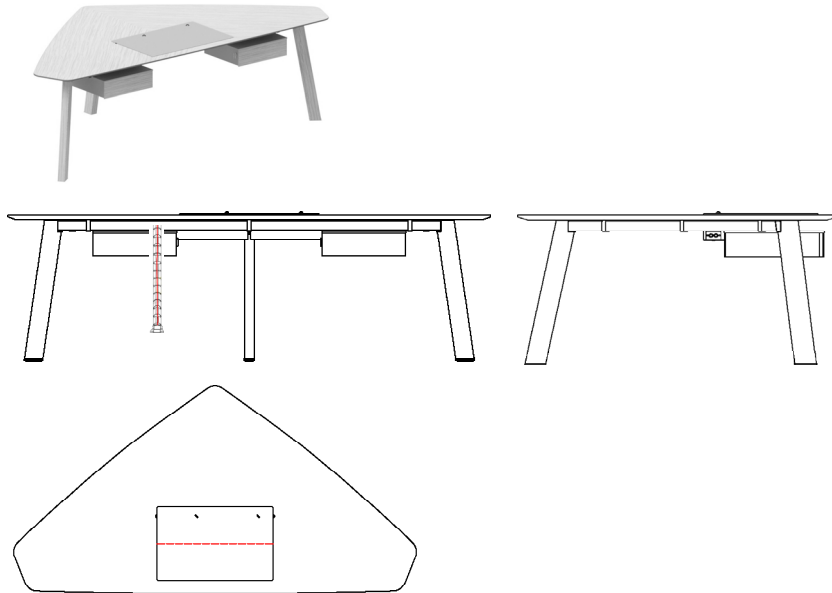

CABLE MANAGEMENT SYSTEM

MKM S3 SERIES

TM130, TM130Y, TM160, TM160Y, TM240 SERIES

Note: Vertebra should be ordered separately.

CONVIVIUM TPL S0 TM130