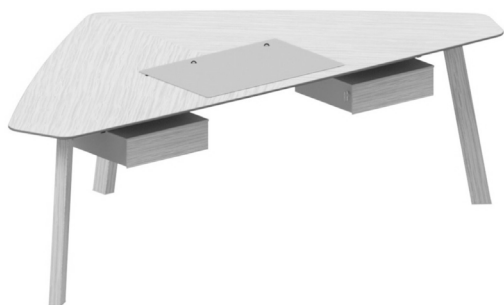

RAL7021  
ANTHRACITE

**CONVIVIUM EXECUTIVE SERIES**

7 pcs 85 kg  
0.05 m<sup>3</sup> 1.77 cbft<sup>3</sup> 187.39 lbs

**Product Description:**

- Movable genuine black leather writing pad
- Cable management tray attached to the tabletop
- Two lockable drawers with felt bottom surfaces
- Plastic glides for floor protection
- Triangular design that accommodates meeting configurations that allow for easy collaboration