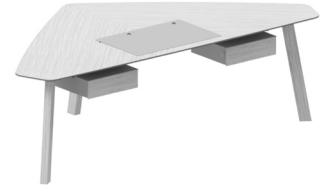

Executive Table

CONVIVIUM MKM S3 SERIES