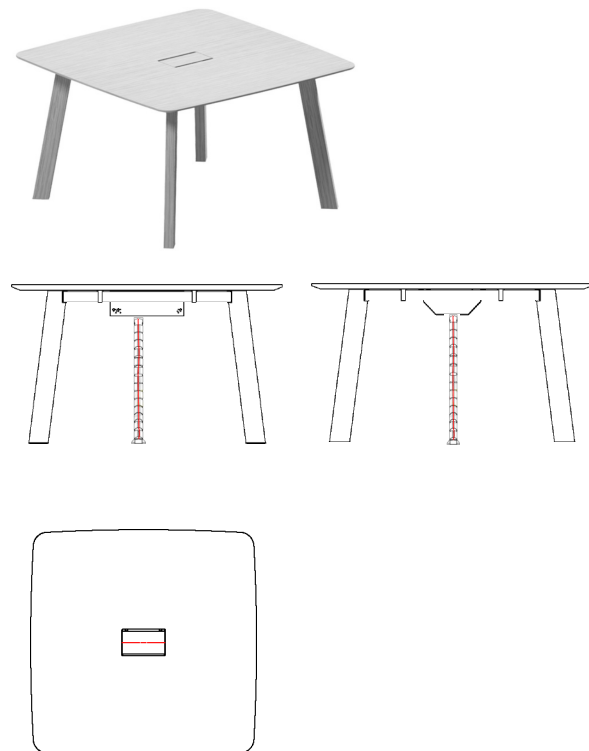

#### Product Description:

- The support legs are suitable for cable management alignments in the models above
- The models above feature powder coated sheet metal cable grommets along the center
- The tabletop thickness is 18mm
- Laminated tabletops feature powdercoated grommet lids, and anodized or veneer wrapped aluminum legs
- Veneered tabletops feature veneer wrapped aluminum grommet lids, and veneer wrapped aluminum legs

CABLE MANAGEMENT SYSTEM

MKM S3 SERIES

TM130, TM130Y, TM160, TM160Y, TM240 SERIES

Note: Vertebra should be ordered separately.

CONVIVIUM TPL S0 TM130

TM300, TM360, TM420, TM480, TM600, TM720 SERIES

CONVIVIUM TPL S0 TM240