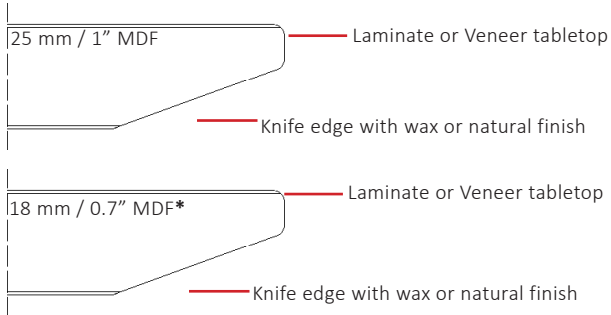

RAL7021  
ANTHRACITE

**CONVIVIUM EXECUTIVE SERIES**

7 pcs 85 kg  
0.05 m<sup>3</sup> 1.77 cbft<sup>3</sup> 187.39 lbs

**Product Description:**

- Movable genuine black leather writing pad
- Cable management tray attached to the tabletop
- Two lockable drawers with felt bottom surfaces
- Plastic glides for floor protection
- Triangular design that accommodates meeting configurations that allow for easy collaboration

CONVIVIUM MKM S3 MAS240DT  
**Overall Width:** 2400 mm / 94.4"  
**Overall Depth:** 1080 mm / 42.5"  
**Overall Height:** 750 mm / 29.5"

**COLORS & MATERIALS**

**MEETING TABLES**

- Tabletop:** Laminated or veneered MDF
- Cable Tray & Grommet:** Veneered or powder coated aluminum
- Legs:** Veneered or anodized aluminum profile
- Support Leg:** Powder coated steel