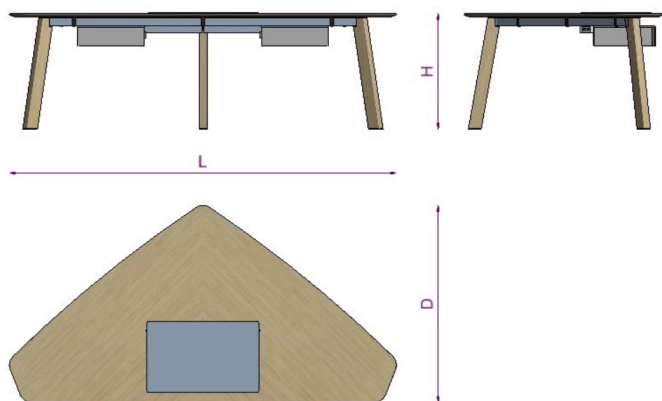

#### TABLE SHAPE

**130** Square

**130Y** Round

**16** Square

**160Y** Round

**24** Oval

**30** Oval

**36** Oval

**42** Oval

**48** Oval

**60** Oval

**72** Oval

**DT** Triangle (**MAS240DT**)

**COLORS & MATERIALS**

**EXECUTIVE TABLE**

- Tabletop:** Selected wood veneer on 25mm MDF
- Writing Pad:** Genuine black leather wrapped on sheet metal
- Legs:** Selected wood veneer wrapped on aluminum profiles
- Hanging Storage;**
  - Body:** Lacquered on MDF
  - Doors:** Selected wood veneer on MDF
- Glides:** Plastic