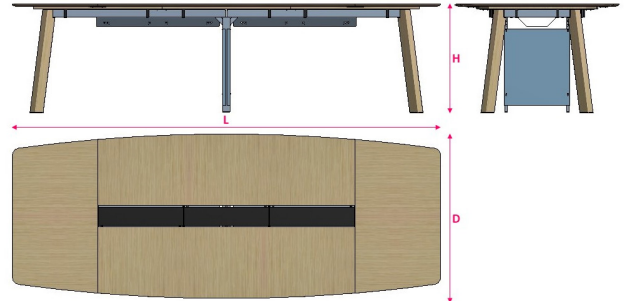

CONVIVIUM MKM S3 MAS240DT  
**Overall Width:** 2400 mm / 94.4"  
**Overall Depth:** 1080 mm / 42.5"  
**Overall Height:** 750 mm / 29.5"

**COLORS & MATERIALS**

**MEETING TABLES**

- Tabletop:** Laminated or veneered MDF
- Cable Tray & Grommet:** Veneered or powder coated aluminum
- Legs:** Veneered or anodized aluminum profile
- Support Leg:** Powder coated steel