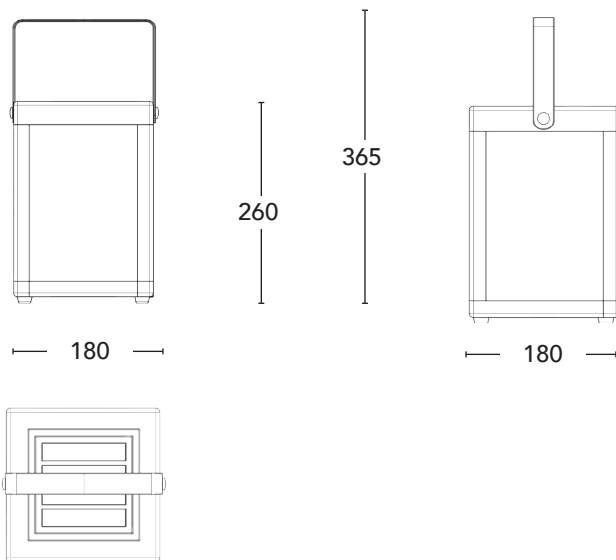

COFFEE BROWN
METALIC SANDY
NC91033

TEAK

1 pcs
0.013 m³
0.45 cbft³ 2.02 kg
4.45 lbs

TPOLOGY

ZIA

Dimensions:

- Overall Width:** 180 mm / 7.1"
- Overall Depth:** 180 mm / 7.1"
- Overall Height:** 365 mm / 14.4"
- Height:** 260 mm / 10.3"