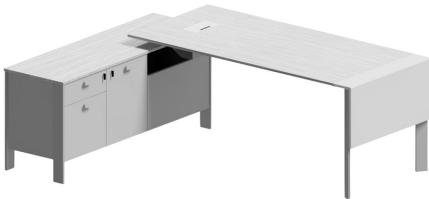

THRESHOLD SO D1_0818L
Overall Width: 2087 mm / 82.1"
Overall Depth: 1655 mm / 65.1" **A:** 1783 mm / 70.2"
Overall Height: 740 mm / 29.1" **B:** 800 mm / 31.5"