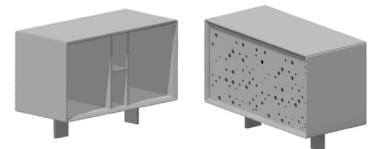

THRESHOLD S0 K1 SERIES

THRESHOLD S0 G0 SERIES

THRESHOLD S0 G1 SERIES

THRESHOLD S0 G2 SERIES

Threshold Modesty Panel

THRESHOLD S0 MPS

Threshold Top Storage

THRESHOLD S0 STORAGE SERIES

TYPE CODE SYSTEM

A2_0812N

TYPE CODES EXPLAINED

single desk / 800 mm table depth / 1200 mm table length / neutral cable cover

A2_0812N

TABLE DEPTH

08 800 mm
12 1200 mm

A2_0812N