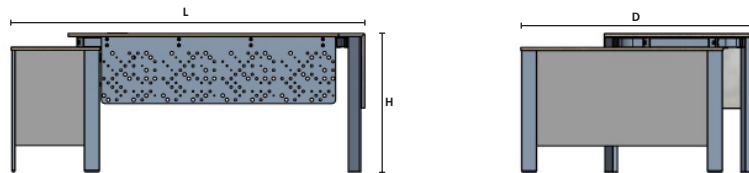

COLOURS & MATERIALS

OPERATIONAL DESK

Tabletop: 18 mm laminated chipboard with 2mm thick edge banding

Cable Tray & Grommets: Powder coated steel

Modesty Panel: Powder coated steel

Side Panel: Lacquered 18mm MDF

Legs: Powder coated steel