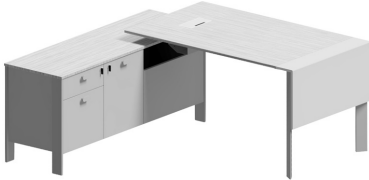

TPOLOGY

THRESHOLD D1 SERIES

6 pcs
0.799 m³
28.22 cbft³

THRESHOLD SO D1_0814L
Overall Width: 1687 mm / 66.4"
Overall Depth: 1665 mm / 65.1" **A:** 1383 mm / 55.1"
Overall Height: 740 mm / 29.1" **B:** 800 mm / 62.9"