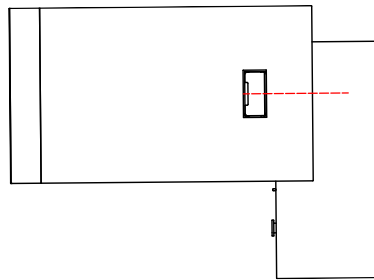

CABLE MANAGEMENT

Note: The cable management alignments differ based on model. Red lines indicate cable alignments.

A0 , A1, A2, G0, G1, G2 SERIES

Note: Vertebra must be ordered separately.

C1 , D1, J1, K1 SERIES