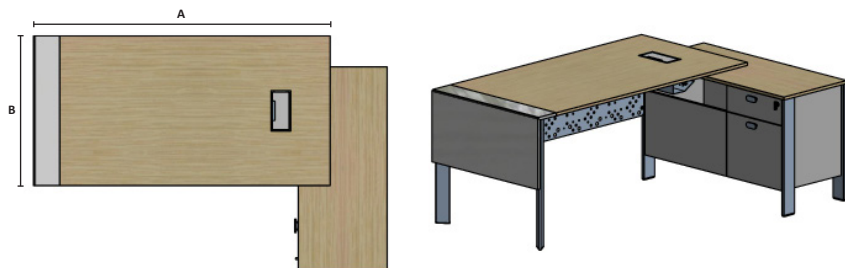

Hovering Storage:

Legs: Powder coated aluminum

Body: Lacquered MDF

Back Panel: Powder coated steel