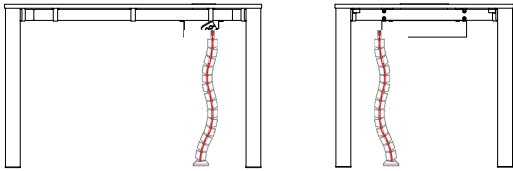

CABLE MANAGEMENT

Note: The cable management alignments differ based on model. Red lines indicate cable alignments.

A0 , A1, A2, G0, G1, G2 SERIES

Note: Vertebra must be ordered separately.

C1 , D1, J1, K1 SERIES