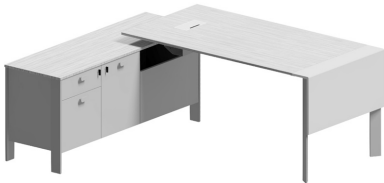

THRESHOLD SO D1_0816L
Overall Width: 1887 mm / 74.2"
Overall Depth: 1665 mm / 65.1" **A:** 1583 mm / 62.3"
Overall Height: 740 mm / 29.1" **B:** 800 mm / 62.9"