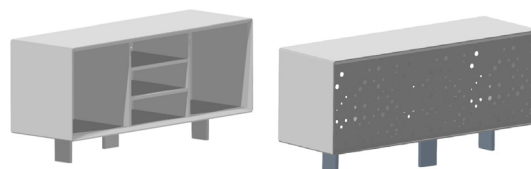

THRESHOLD S0 TOP CABINET
Overall Width: 1020 mm / 40.1"
Overall Depth: 330 mm / 12.9"
Overall Height: 476 mm / 18.7"

Product Description:

- Tabletop storage
- Wide and narrow options
- Lacquered body
- Powder coated back panel
- Powder coated legs