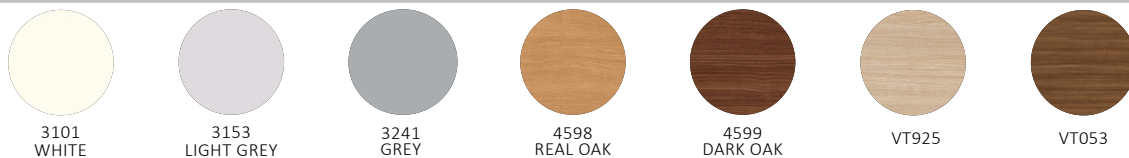

Hovering Storage:

Legs: Powder coated aluminum

Body: Lacquered MDF

Back Panel: Powder coated steel

Laminates

Lacquer Finish

Metal Finish

TYPOLOGY