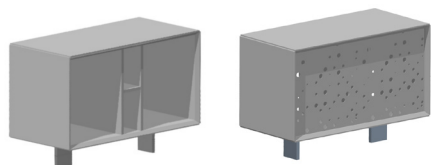

TPOLOGY

THRESHOLD TOP STORAGE

THRESHOLD S0 TOP CABINET
Overall Width: 690 mm / 27.1"
Overall Depth: 330 mm / 12.9"
Overall Height: 476 mm / 18.7"