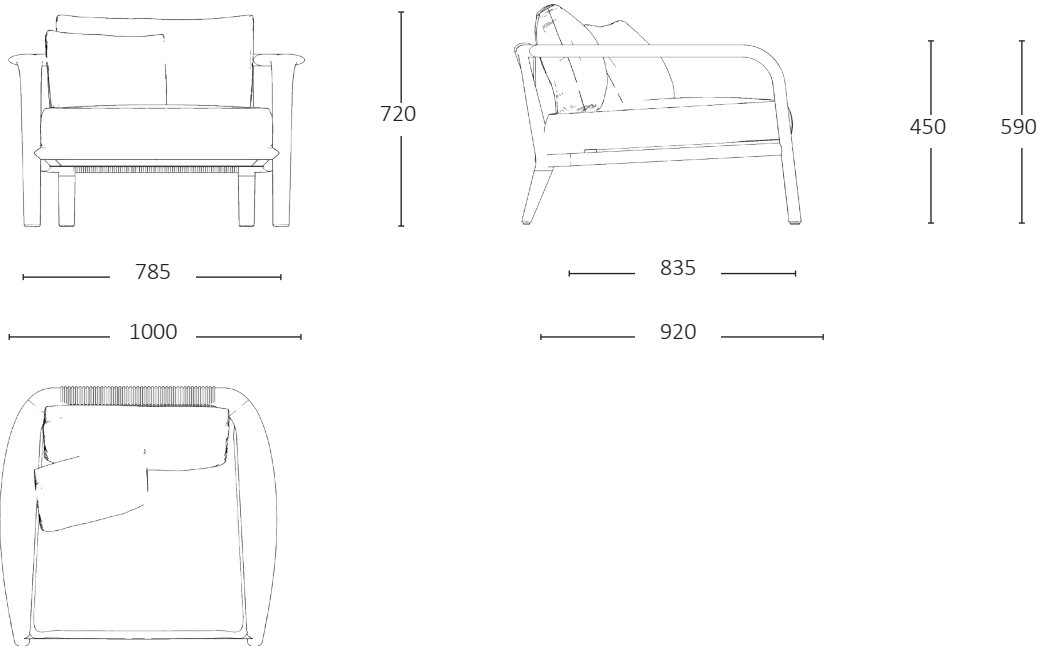

## TYOLOGY

#### Dimensions:

**Overall Width:** 1000 mm / 39.4"  
**Overall Depth:** 920 mm / 36.2"  
**Overall Height:** 720 mm / 28.4"  
**Seat Width:** 785 mm / 30.9"  
**Seat Depth:** 835 mm / 32.9"  
**Seat Height:** 450 mm / 17.8"  
**Arm Height:** 590 mm / 23.3"

#### Dimensions:

- Overall Width:** 2400 mm / 94.5"
- Overall Depth:** 920 mm / 36.2"
- Overall Height:** 720 mm / 28.4"
- Seat Width:** 2100 mm / 82.7"
- Seat Depth:** 835 mm / 32.9"
- Seat Height:** 450 mm / 17.8"
- Arm Height:** 590 mm / 23.3"