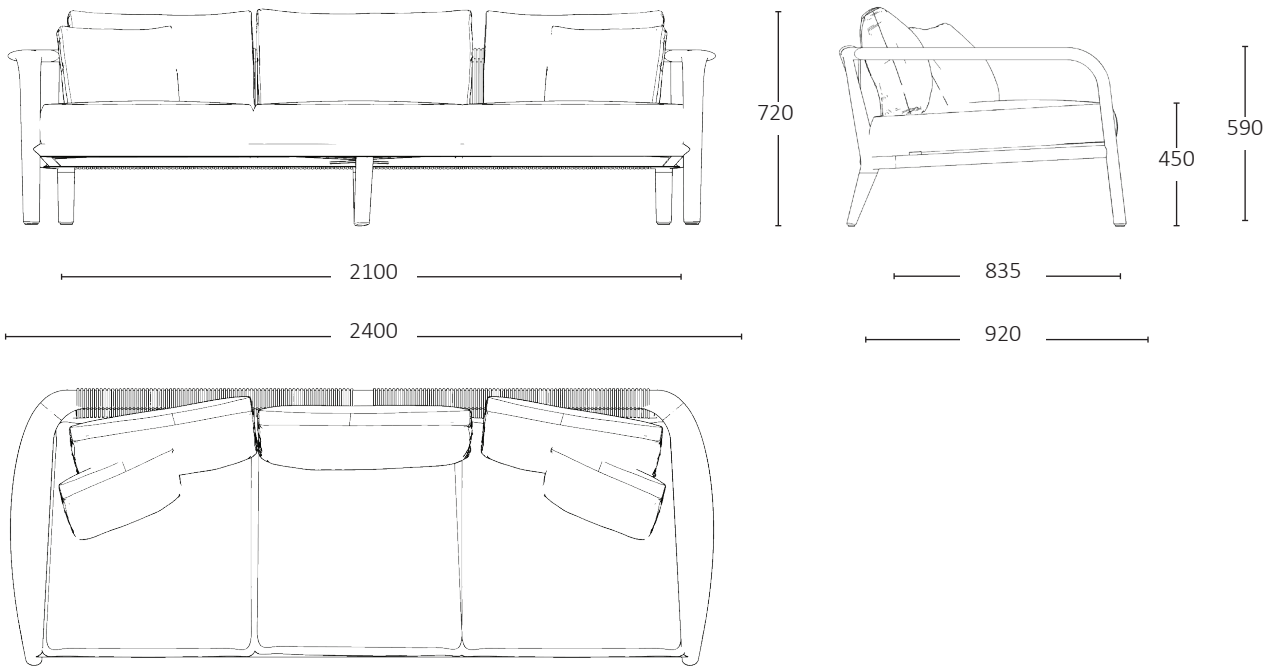

#### Dimensions:

**Overall Width:** 1000 mm / 39.4"  
**Overall Depth:** 920 mm / 36.2"  
**Overall Height:** 720 mm / 28.4"  
**Seat Width:** 785 mm / 30.9"  
**Seat Depth:** 835 mm / 32.9"  
**Seat Height:** 450 mm / 17.8"  
**Arm Height:** 590 mm / 23.3"

#### Dimensions:

- Overall Width:** 2400 mm / 94.5"
- Overall Depth:** 920 mm / 36.2"
- Overall Height:** 720 mm / 28.4"
- Seat Width:** 2100 mm / 82.7"
- Seat Depth:** 835 mm / 32.9"
- Seat Height:** 450 mm / 17.8"
- Arm Height:** 590 mm / 23.3"