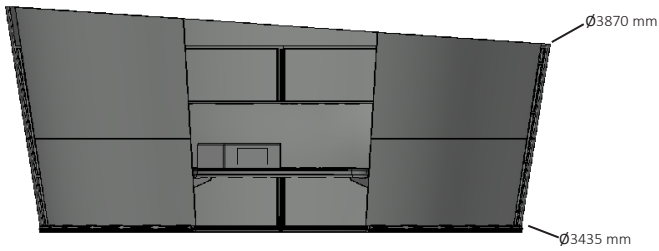

TPOLOGY

OBLIVION S0 H130_LIVING UNIT

20 pcs
4.171 m³
147.29 cbft³

Dimensions:

Overall Depth & Width: 3870 mm / 152.3"

Overall Height: 1600 mm / 63"

Lower Diameter: 3435 mm / 135.2"

Upper Diameter: 3870 mm / 152.4"

Seat Height: 452 mm / 17.8"

Product Description:

The Oblivion Living Unit features a sitting section that accommodates up to four people. The two armrests feature trays on the top surface. Each armrest and the desk features an electrical unit with two power outlets and USB ports.

The seats, backrests, and armrest are MDF-core upholstery with a plywood support structure under.

The outer structure of Oblivion features powder coated aluminum beams, and the curved surfaces are moulded and bent plywood upholstered in selected fabrics.