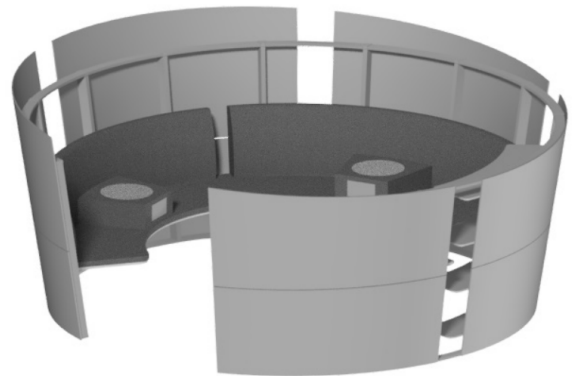

TPOLOGY

OBLIVION S0 H130_LIVING UNIT

20 pcs
4.171 m³
147.29 cbft³

Dimensions:

Overall Depth & Width: 3870 mm / 152.3"

Overall Height: 1600 mm / 63"

Lower Diameter: 3435 mm / 135.2"

Upper Diameter: 3870 mm / 152.4"

Seat Height: 452 mm / 17.8"

Product Description:

The Oblivion Living Unit features a sitting section that accommodates up to four people. The two armrests feature trays on the top surface. Each armrest and the desk features an electrical unit with two power outlets and USB ports.

The seats, backrests, and armrest are MDF-core upholstery with a plywood support structure under.

The outer structure of Oblivion features powder coated aluminum beams, and the curved surfaces are moulded and bent plywood upholstered in selected fabrics.