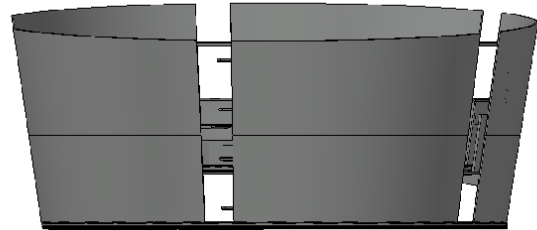

TPOLOGY

OBLIVION S0 H130_LIVING UNIT

20 pcs
4.171 m³
147.29 cbft³

Dimensions:

Overall Depth & Width: 3870 mm / 152.3"

Overall Height: 1600 mm / 63"

Lower Diameter: 3435 mm / 135.2"

Upper Diameter: 3870 mm / 152.4"

Seat Height: 452 mm / 17.8"

Product Description:

The Oblivion Living Unit features a sitting section that accommodates up to four people. The two armrests feature trays on the top surface. Each armrest and the desk features an electrical unit with two power outlets and USB ports.

The seats, backrests, and armrest are MDF-core upholstery with a plywood support structure under.

The outer structure of Oblivion features powder coated aluminum beams, and the curved surfaces are moulded and bent plywood upholstered in selected fabrics.