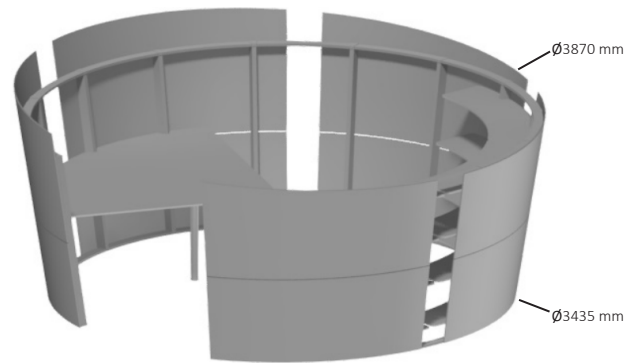

20 pcs
3.200 m³
113.07 cbft³

Dimensions:

Overall Depth & Width: 3870 mm / 152.3"

Overall Height: 1600 mm / 63"

Lower Diameter: 3435 mm / 135.2"

Upper Diameter: 3870 mm / 152.4"

Desk Height: 765 mm / 30.1"

Product Description:

Oblivion's walls widen from the floor to the top of the structure, causing the product's diameter measurements to increase from the bottom to the top.

The outer structure of Oblivion features powder coated aluminum beams, and the curved surfaces are moulded and bent plywood upholstered in selected fabrics.

TPOLOGY

OBLIVION S0 H130_MEETING UNIT

20 pcs
3.340 m³
117.95 cbft³

Dimensions:

Overall Depth & Width: 3870 mm / 152.3"

Overall Height: 1600 mm / 63"

Lower Diameter: 3435 mm / 135.2"

Upper Diameter: 3870 mm / 152.4"

Desk Height: 765 mm / 30.1"

Product Description:

Oblivion's Meeting Unit features a meeting desk that can accommodate up to four chairs around it. There's three sections of four shelves. The product provides space division as well as functions of a meeting space inside. The tabletop and the shelves are laminated MDF with chamfered and waxed edges.