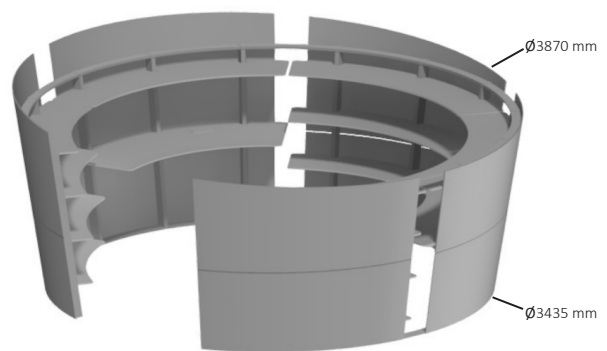

20 pcs
3.200 m³
113.07 cbft³

Dimensions:

Overall Depth & Width: 3870 mm / 152.3"

Overall Height: 1600 mm / 63"

Lower Diameter: 3435 mm / 135.2"

Upper Diameter: 3870 mm / 152.4"

Desk Height: 765 mm / 30.1"

Product Description: