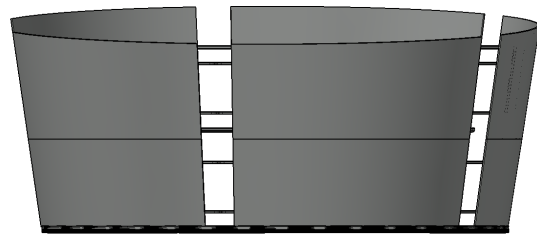

Oblivion's walls widen from the floor to the top of the structure, causing the product's diameter measurements to increase from the bottom to the top.

The outer structure of Oblivion features powder coated aluminum beams, and the curved surfaces are moulded and bent plywood upholstered in selected fabrics.

TPOLOGY

OBLIVION S0 H130_MEETING UNIT

20 pcs
3.340 m³
117.95 cbft³

Dimensions:

Overall Depth & Width: 3870 mm / 152.3"

Overall Height: 1600 mm / 63"

Lower Diameter: 3435 mm / 135.2"

Upper Diameter: 3870 mm / 152.4"

Desk Height: 765 mm / 30.1"

Product Description:

Oblivion's Meeting Unit features a meeting desk that can accommodate up to four chairs around it. There's three sections of four shelves. The product provides space division as well as functions of a meeting space inside. The tabletop and the shelves are laminated MDF with chamfered and waxed edges.