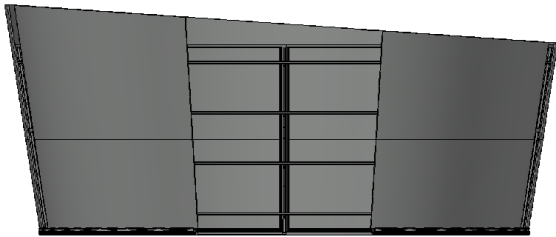

20 pcs
3.200 m³
113.07 cbft³

Dimensions:

Overall Depth & Width: 3870 mm / 152.3"

Overall Height: 1600 mm / 63"

Lower Diameter: 3435 mm / 135.2"

Upper Diameter: 3870 mm / 152.4"

Desk Height: 765 mm / 30.1"

Product Description: