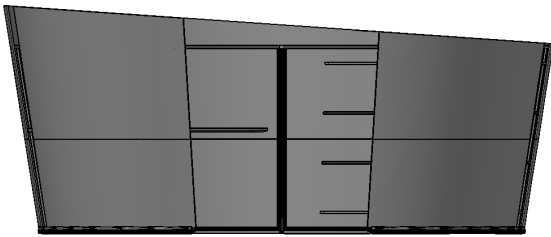

TPOLOGY

OBLIVION S0 H130_MEETING UNIT

20 pcs
3.340 m³
117.95 cbft³

Dimensions:

Overall Depth & Width: 3870 mm / 152.3"

Overall Height: 1600 mm / 63"

Lower Diameter: 3435 mm / 135.2"

Upper Diameter: 3870 mm / 152.4"

Desk Height: 765 mm / 30.1"

Product Description:

Oblivion's Meeting Unit features a meeting desk that can accommodate up to four chairs around it. There's three sections of four shelves. The product provides space division as well as functions of a meeting space inside. The tabletop and the shelves are laminated MDF with chamfered and waxed edges.

Oblivion's walls widen from the floor to the top of the structure, causing the product's diameter measurements to increase from the bottom to the top.

The outer structure of Oblivion features powder coated aluminum beams, and the curved surfaces are moulded and bent plywood upholstered in selected fabrics.