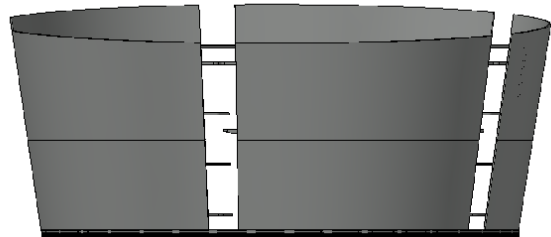

20 pcs
3.200 m³
113.07 cbft³

Dimensions:

Overall Depth & Width: 3870 mm / 152.3"

Overall Height: 1600 mm / 63"

Lower Diameter: 3435 mm / 135.2"

Upper Diameter: 3870 mm / 152.4"

Desk Height: 765 mm / 30.1"

Product Description: