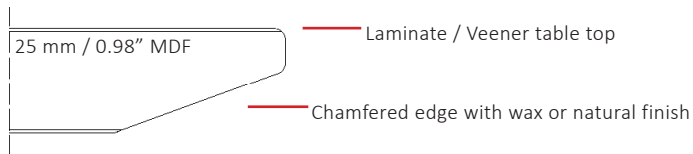

COLORS & MATERIALS

Table Top: Selected laminates or selected veneers on 25mm MDF

Legs: Powder coated sheet metal

Glides: Black plastic glides

Tabletop Edge Treatment

Laminate

3101
WHITE

3153
LIGHT GREY

3241
GREY

4598
REAL OAK

4599
DARK OAK

VT925

VT053

Wood Veneer & Finish

10371
WHITE OAK
Natural Finish

10766
SMOKE OAK
Natural Finish

13991
GREY OAK
Natural Finish

Metal Finish

RAL7021
ANTHRACITE

SATIN

3101
WHITE