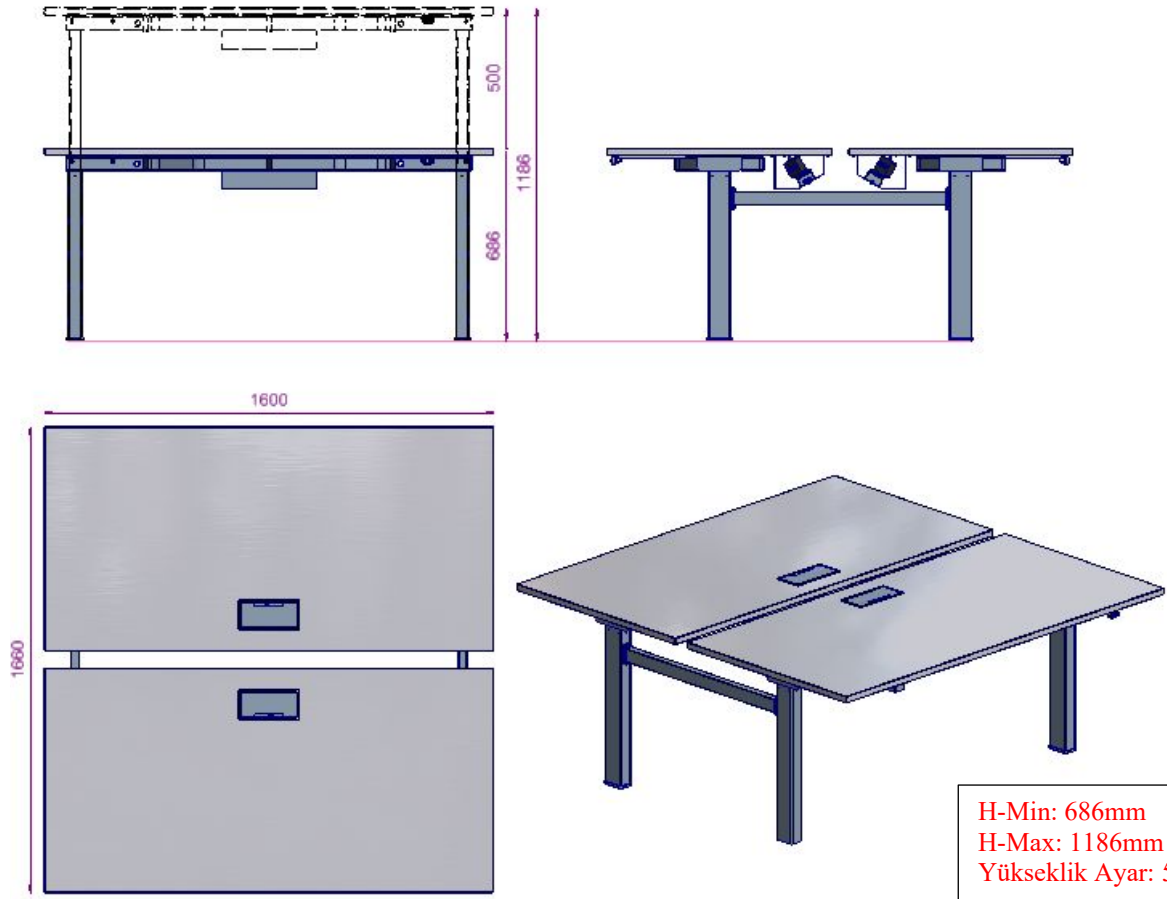

HAI S0 Meeting desks	
DESIGN;	Faruk Malhan
DESKS	
Materials & Finishes;	<p>a- The desktop is manufactured from 25mm chipboard with laminate. All edges are treated with 2 mm thickness abs edgebanding.</p> <p>b- The mainframe under desktop is a 20x50x2mm steel rectangular profile and finished in the electrostatic epoxy coat.</p> <p>c- The legs are the height-adjustable technical steel profile and finished in the electrostatic epoxy coat.</p>
Assembly;	a- The desktop is assembled to the metal frame with exclusively designed plastic connection elements, by metric screws and dowels..
Height Adjustement & Stroke;	<p>1- H-Min:707mm / H-Max: 1207mm / Ayar Aralığı:500mm</p> <p>2- H-Min:686mm / H-Max: 1186mm / Ayar Aralığı:500mm</p> <p>3- H-Min:622mm / H-Max: 1272mm / Ayar Aralığı:650mm <i>In these models Piezzo Sensor is included.</i></p> <p>4- H-Min:601mm / H-Max: 1251mm / Ayar Aralığı:650mm <i>In these models Piezzo Sensor is included.</i></p>
Cable Management;	<p>There is no cable door on the desktop, the plug sets are offered as external elements with options, or as part of Bend mini screens that are designed with plug and data access on the desktop.</p> <p>All external plug sets and mini-screen solutions, as well as the vertical spine for cables are excluded in the desktop prices and need to be ordered separately.</p>

HAI S0 meeting desks

H-Min: 707mm
H-Max: 1207mm
Yükseklik Ayar: 500mm

* Vertebra Kablo Kanalı Ürüne Dâhil Değildir. Ayrıca Sipariş Edilmelidir. *

HAI S0 AR5A0816

L:800 D:1600 H:707-1207 mm

H-Min: 707mm
H-Max: 1207mm
Yükseklik Ayar: 500mm

* Vertebra Kablo Kanalı Ürüne Dâhil Değildir. Ayrıca Sipariş Edilmelidir. *

HAI S0 AR5A0818

L:800 D:1800 H:707-1207 mm

HAI S0 meeting desks

H-Min: 686mm
H-Max: 1186mm
Yükseklik Ayar: 500mm

* Vertebra Kablo Kanalı Ürüne Dâhil Değildir. Ayrıca Sipariş Edilmelidir. *