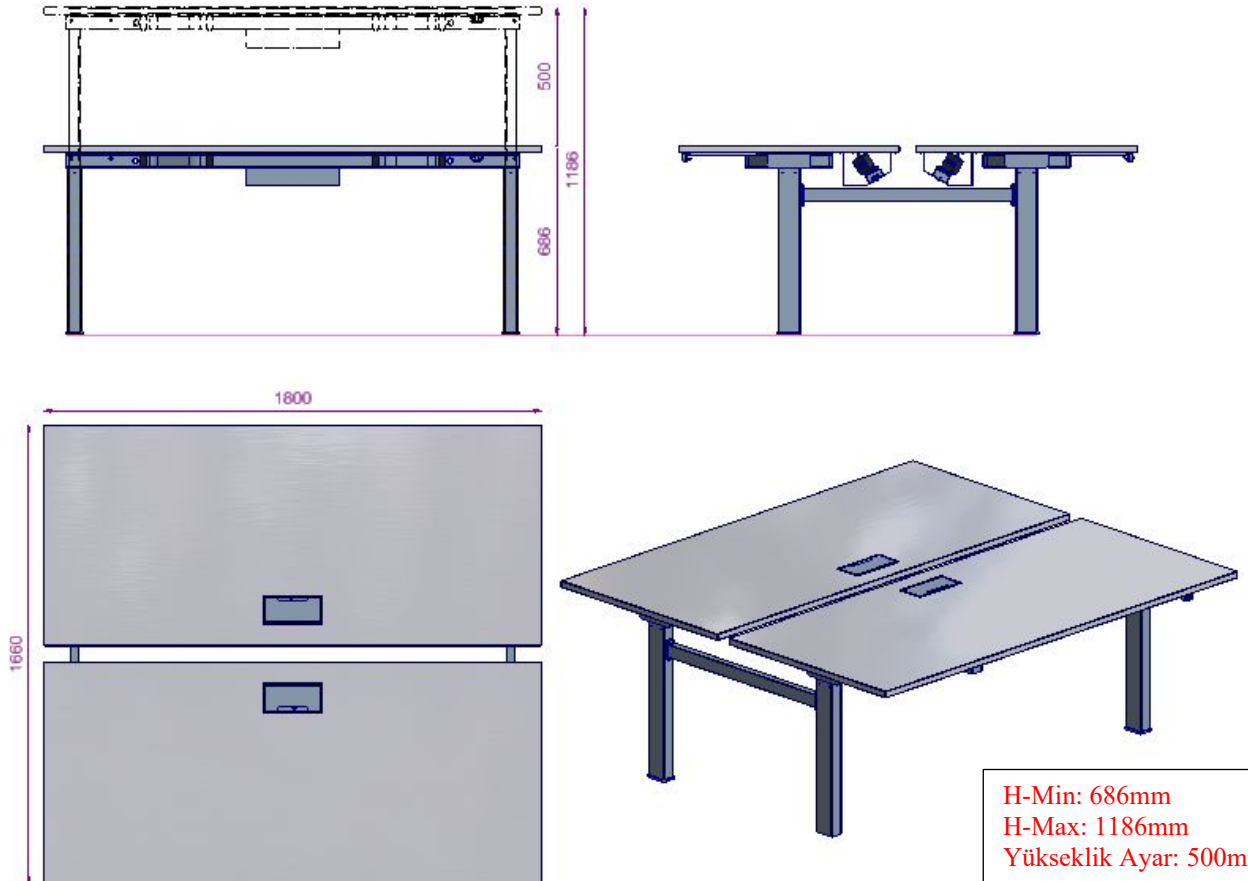

HAI S0 Meeting desks	
DESIGN;	Faruk Malhan
DESKS	
Materials & Finishes;	<p>a- The desktop is manufactured from 25mm chipboard with laminate. All edges are treated with 2 mm thickness abs edgebanding.</p> <p>b- The mainframe under desktop is a 20x50x2mm steel rectangular profile and finished in the electrostatic epoxy coat.</p> <p>c- The legs are the height-adjustable technical steel profile and finished in the electrostatic epoxy coat.</p>
Assembly;	a- The desktop is assembled to the metal frame with exclusively designed plastic connection elements, by metric screws and dowels..
Height Adjustement & Stroke;	<p>1- H-Min:707mm / H-Max: 1207mm / Ayar Aralığı:500mm</p> <p>2- H-Min:686mm / H-Max: 1186mm / Ayar Aralığı:500mm</p> <p>3- H-Min:622mm / H-Max: 1272mm / Ayar Aralığı:650mm <i>In these models Piezzo Sensor is included.</i></p> <p>4- H-Min:601mm / H-Max: 1251mm / Ayar Aralığı:650mm <i>In these models Piezzo Sensor is included.</i></p>
Cable Management;	<p>There is no cable door on the desktop, the plug sets are offered as external elements with options, or as part of Bend mini screens that are designed with plug and data access on the desktop.</p> <p>All external plug sets and mini-screen solutions, as well as the vertical spine for cables are excluded in the desktop prices and need to be ordered separately.</p>

* Vertebra Kablo Kanalı Ürüne Dâhil Değildir. Ayrıca Sipariş Edilmelidir. *

HAI S0 AR5A0818

L:800 D:1800 H:707-1207 mm

HAI S0 meeting desks

H-Min: 686mm
H-Max: 1186mm
Yükseklik Ayar: 500mm

* Vertebra Kablo Kanalı Ürüne Dâhil Değildir. Ayrıca Sipariş Edilmelidir. *

HAI S0 AR5G1716

L:1660 D:1600 H:686-1186 mm

H-Min: 686mm
H-Max: 1186mm
Yükseklik Ayar: 500mm

* Vertebra Kablo Kanalı Ürüne Dâhil Değildir. Ayrıca Sipariş Edilmelidir. *

HAI S0 meeting desks

HAI S0 AR5G1718