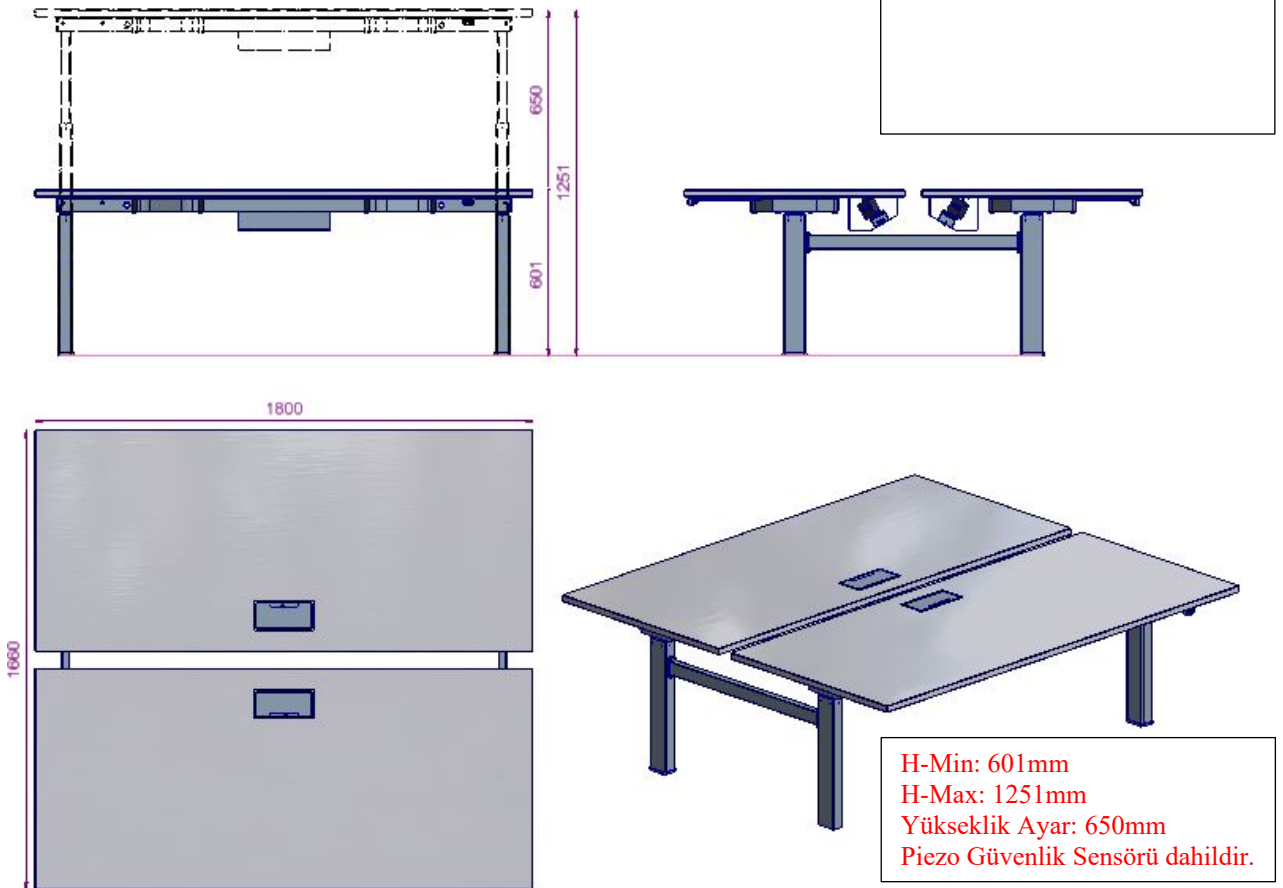

* Vertebra Kablo Kanalı Ürüne Dâhil Değildir. Ayrıca Sipariş Edilmelidir. *

HAI S0 AR6G1718

L:1660 D:1800 H:601-1251 mm