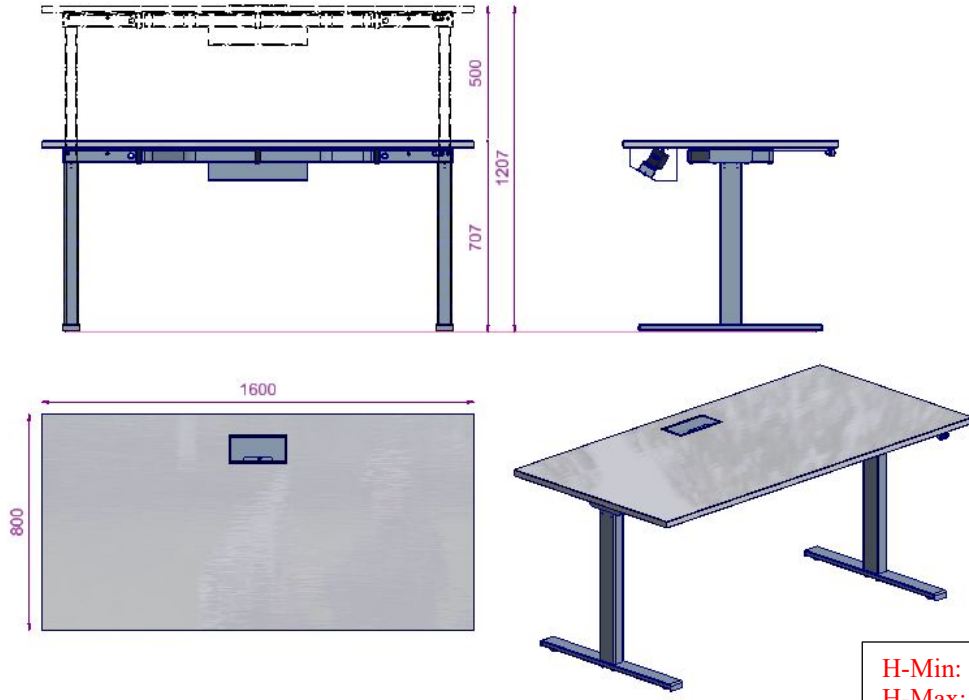

HAI S0 Meeting desks	
DESIGN;	Faruk Malhan
DESKS	
Materials & Finishes;	<p>a- The desktop is manufactured from 25mm chipboard with laminate. All edges are treated with 2 mm thickness abs edgebanding.</p> <p>b- The mainframe under desktop is a 20x50x2mm steel rectangular profile and finished in the electrostatic epoxy coat.</p> <p>c- The legs are the height-adjustable technical steel profile and finished in the electrostatic epoxy coat.</p>
Assembly;	a- The desktop is assembled to the metal frame with exclusively designed plastic connection elements, by metric screws and dowels..
Height Adjustement & Stroke;	<p>1- H-Min:707mm / H-Max: 1207mm / Ayar Aralığı:500mm</p> <p>2- H-Min:686mm / H-Max: 1186mm / Ayar Aralığı:500mm</p> <p>3- H-Min:622mm / H-Max: 1272mm / Ayar Aralığı:650mm <i>In these models Piezzo Sensor is included.</i></p> <p>4- H-Min:601mm / H-Max: 1251mm / Ayar Aralığı:650mm <i>In these models Piezzo Sensor is included.</i></p>
Cable Management;	<p>There is no cable door on the desktop, the plug sets are offered as external elements with options, or as part of Bend mini screens that are designed with plug and data access on the desktop.</p> <p>All external plug sets and mini-screen solutions, as well as the vertical spine for cables are excluded in the desktop prices and need to be ordered separately.</p>

HAI S0 meeting desks

H-Min: 707mm
H-Max: 1207mm
Yükseklik Ayar: 500mm

* Vertebra Kablo Kanalı Ürüne Dâhil Değildir. Ayrıca Sipariş Edilmelidir. *

HAI S0 AR5A0816

L:800 D:1600 H:707-1207 mm

H-Min: 707mm
H-Max: 1207mm
Yükseklik Ayar: 500mm

* Vertebra Kablo Kanalı Ürüne Dâhil Değildir. Ayrıca Sipariş Edilmelidir. *

HAI S0 AR5A0818

L:800 D:1800 H:707-1207 mm

HAI S0 meeting desks

H-Min: 686mm
H-Max: 1186mm
Yükseklik Ayar: 500mm

* Vertebra Kablo Kanalı Ürüne Dâhil Değildir. Ayrıca Sipariş Edilmelidir. *