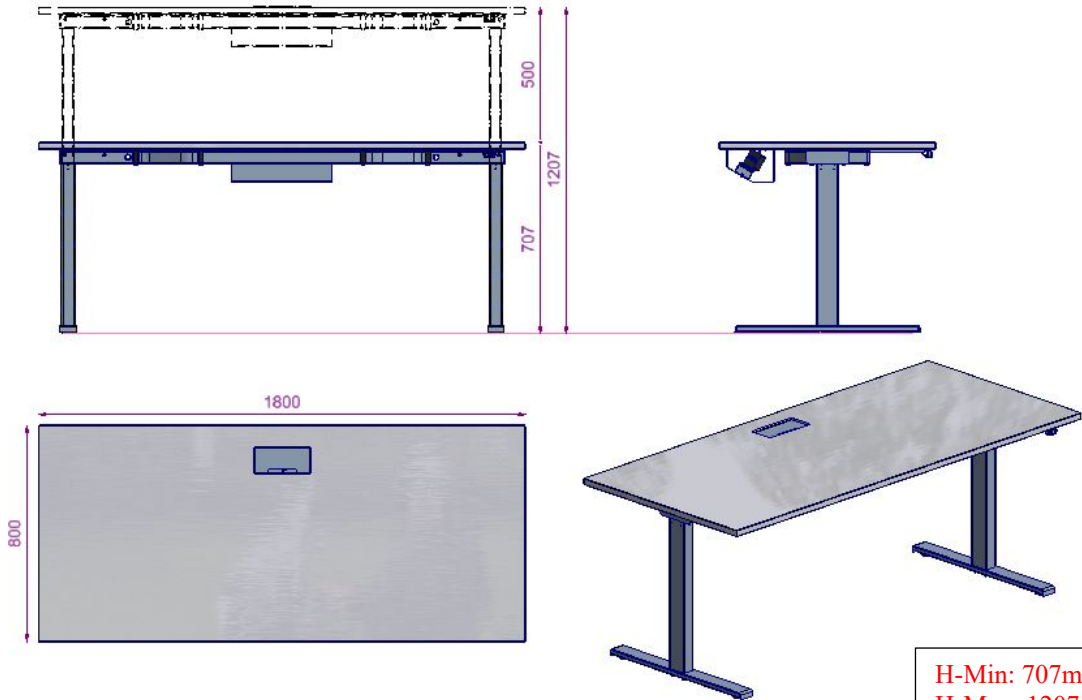

HAI S0 Meeting desks	
DESIGN;	Faruk Malhan
DESKS	
Materials & Finishes;	<p>a- The desktop is manufactured from 25mm chipboard with laminate. All edges are treated with 2 mm thickness abs edgebanding.</p> <p>b- The mainframe under desktop is a 20x50x2mm steel rectangular profile and finished in the electrostatic epoxy coat.</p> <p>c- The legs are the height-adjustable technical steel profile and finished in the electrostatic epoxy coat.</p>
Assembly;	a- The desktop is assembled to the metal frame with exclusively designed plastic connection elements, by metric screws and dowels..
Height Adjustement & Stroke;	<p>1- H-Min:707mm / H-Max: 1207mm / Ayar Aralığı:500mm</p> <p>2- H-Min:686mm / H-Max: 1186mm / Ayar Aralığı:500mm</p> <p>3- H-Min:622mm / H-Max: 1272mm / Ayar Aralığı:650mm <i>In these models Piezzo Sensor is included.</i></p> <p>4- H-Min:601mm / H-Max: 1251mm / Ayar Aralığı:650mm <i>In these models Piezzo Sensor is included.</i></p>
Cable Management;	<p>There is no cable door on the desktop, the plug sets are offered as external elements with options, or as part of Bend mini screens that are designed with plug and data access on the desktop.</p> <p>All external plug sets and mini-screen solutions, as well as the vertical spine for cables are excluded in the desktop prices and need to be ordered separately.</p>

HAI S0 meeting desks

H-Min: 707mm
H-Max: 1207mm
Yükseklik Ayar: 500mm

* Vertebra Kablo Kanalı Ürüne Dâhil Değildir. Ayrıca Sipariş Edilmelidir. *

HAI S0 AR5A0816

L:800 D:1600 H:707-1207 mm

H-Min: 707mm
H-Max: 1207mm
Yükseklik Ayar: 500mm

* Vertebra Kablo Kanalı Ürüne Dâhil Değildir. Ayrıca Sipariş Edilmelidir. *

HAI S0 AR5A0818

L:800 D:1800 H:707-1207 mm

HAI S0 meeting desks

H-Min: 686mm
H-Max: 1186mm
Yükseklik Ayar: 500mm

* Vertebra Kablo Kanalı Ürüne Dâhil Değildir. Ayrıca Sipariş Edilmelidir. *