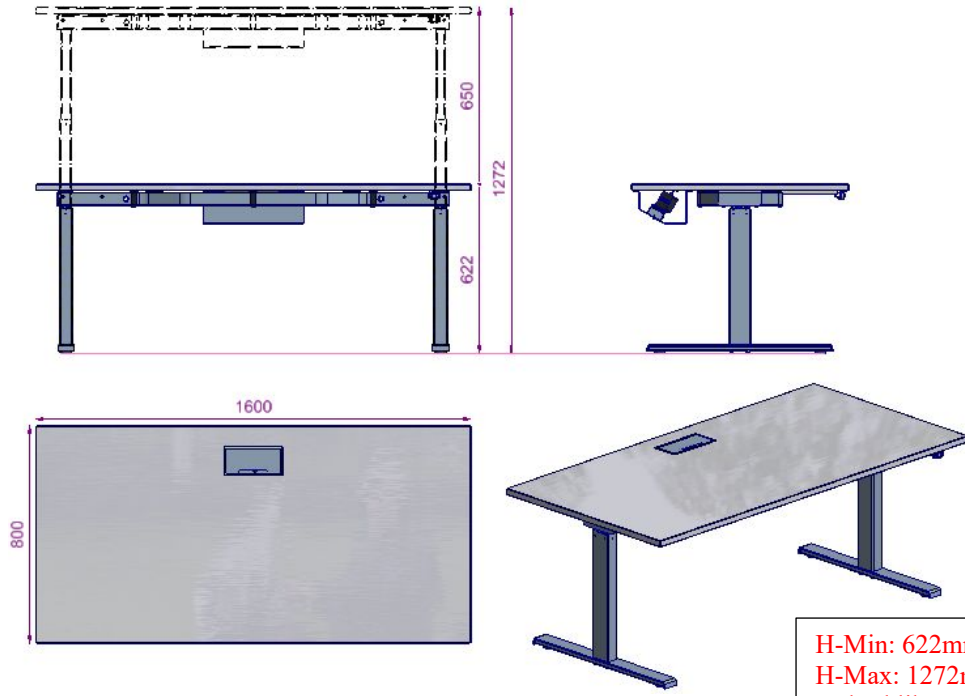

HAI S0 Meeting desks	
DESIGN;	Faruk Malhan
DESKS	
Materials & Finishes;	<p>a- The desktop is manufactured from 25mm chipboard with laminate. All edges are treated with 2 mm thickness abs edgebanding.</p> <p>b- The mainframe under desktop is a 20x50x2mm steel rectangular profile and finished in the electrostatic epoxy coat.</p> <p>c- The legs are the height-adjustable technical steel profile and finished in the electrostatic epoxy coat.</p>
Assembly;	a- The desktop is assembled to the metal frame with exclusively designed plastic connection elements, by metric screws and dowels..
Height Adjustement & Stroke;	<p>1- H-Min:707mm / H-Max: 1207mm / Ayar Aralığı:500mm</p> <p>2- H-Min:686mm / H-Max: 1186mm / Ayar Aralığı:500mm</p> <p>3- H-Min:622mm / H-Max: 1272mm / Ayar Aralığı:650mm <i>In these models Piezzo Sensor is included.</i></p> <p>4- H-Min:601mm / H-Max: 1251mm / Ayar Aralığı:650mm <i>In these models Piezzo Sensor is included.</i></p>
Cable Management;	<p>There is no cable door on the desktop, the plug sets are offered as external elements with options, or as part of Bend mini screens that are designed with plug and data access on the desktop.</p> <p>All external plug sets and mini-screen solutions, as well as the vertical spine for cables are excluded in the desktop prices and need to be ordered separately.</p>

HAI S0 AR5G1716

L:1660 D:1600 H:686-1186 mm

H-Min: 686mm
H-Max: 1186mm
Yükseklik Ayar: 500mm

* Vertebra Kablo Kanalı Ürüne Dâhil Değildir. Ayrıca Sipariş Edilmelidir. *

HAI S0 meeting desks

HAI S0 AR5G1718

L:1660 D:1800 H:686-1186 mm

H-Min: 622mm
H-Max: 1272mm
Yükseklik Ayar: 650mm
Piezo Güvenlik Sensörü dahildir.

* Vertebra Kablo Kanalı Ürüne Dâhil Değildir. Ayrıca Sipariş Edilmelidir. *

HAI S0 AR6A0816

L:800 D:1600 H:622-1272 mm