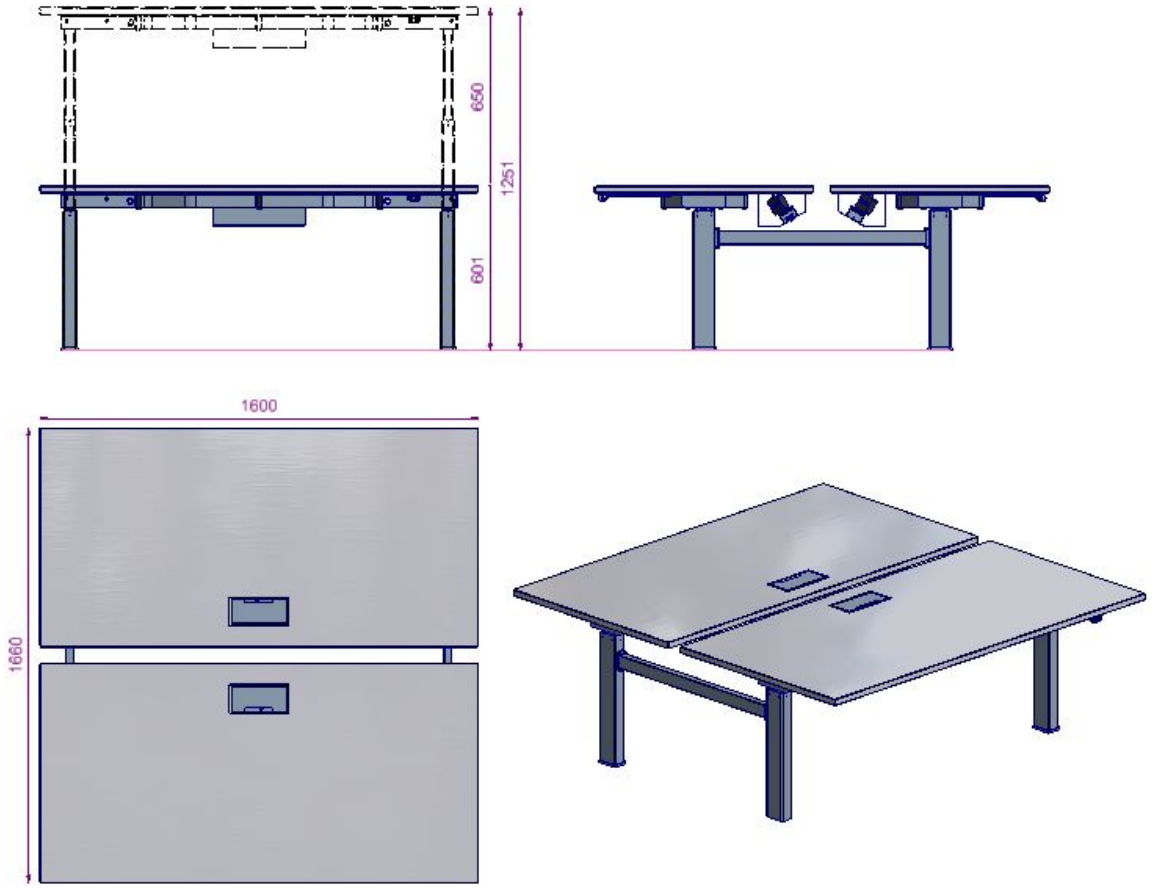

HAI S0 Meeting desks	
DESIGN;	Faruk Malhan
DESKS	
Materials & Finishes;	<p>a- The desktop is manufactured from 25mm chipboard with laminate. All edges are treated with 2 mm thickness abs edgebanding.</p> <p>b- The mainframe under desktop is a 20x50x2mm steel rectangular profile and finished in the electrostatic epoxy coat.</p> <p>c- The legs are the height-adjustable technical steel profile and finished in the electrostatic epoxy coat.</p>
Assembly;	a- The desktop is assembled to the metal frame with exclusively designed plastic connection elements, by metric screws and dowels..
Height Adjustement & Stroke;	<p>1- H-Min:707mm / H-Max: 1207mm / Ayar Aralığı:500mm</p> <p>2- H-Min:686mm / H-Max: 1186mm / Ayar Aralığı:500mm</p> <p>3- H-Min:622mm / H-Max: 1272mm / Ayar Aralığı:650mm <i>In these models Piezzo Sensor is included.</i></p> <p>4- H-Min:601mm / H-Max: 1251mm / Ayar Aralığı:650mm <i>In these models Piezzo Sensor is included.</i></p>
Cable Management;	<p>There is no cable door on the desktop, the plug sets are offered as external elements with options, or as part of Bend mini screens that are designed with plug and data access on the desktop.</p> <p>All external plug sets and mini-screen solutions, as well as the vertical spine for cables are excluded in the desktop prices and need to be ordered separately.</p>

L:1660 D:1800 H:686-1186 mm

H-Min: 622mm
H-Max: 1272mm
Yükseklik Ayar: 650mm
Piezo Güvenlik Sensörü dahildir.

* Vertebra Kablo Kanalı Ürüne Dâhil Değildir. Ayrıca Sipariş Edilmelidir. *

HAI S0 AR6A0816

L:800 D:1600 H:622-1272 mm

H-Min: 622mm
H-Max: 1272mm
Yükseklik Ayar: 650mm
Piezo Güvenlik Sensörü dahildir.

* Vertebra Kablo Kanalı Ürüne Dâhil Değildir. Ayrıca Sipariş Edilmelidir. *

HAI S0 AR6A0818

L:800 D:1800 H:622-1272 mm

HAI S0 meeting desks