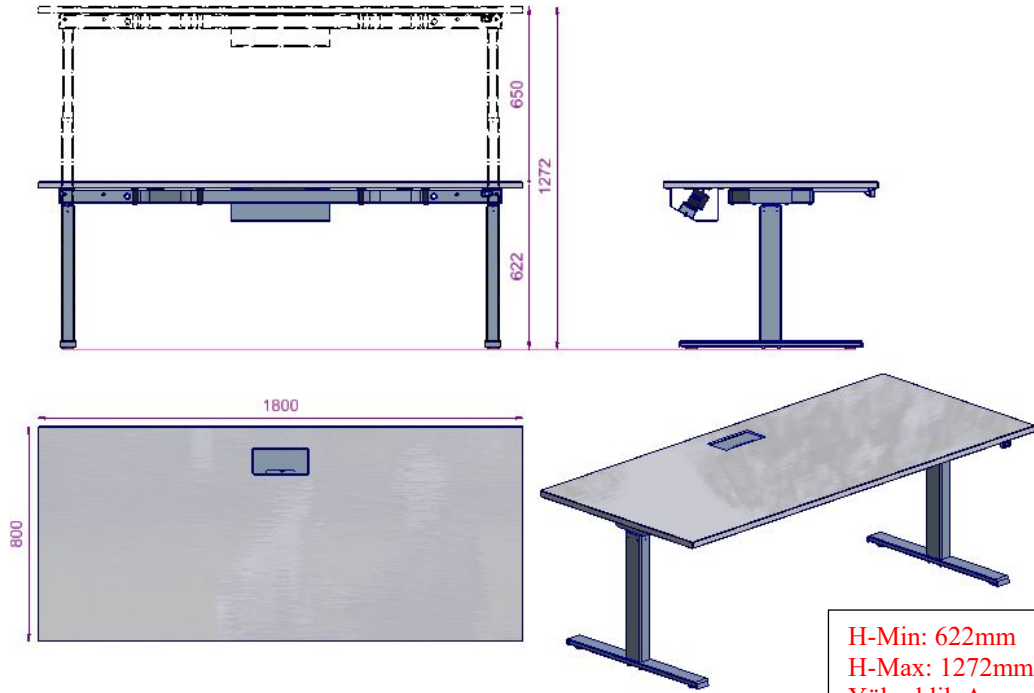

HAI S0 Meeting desks	
DESIGN;	Faruk Malhan
DESKS	
Materials & Finishes;	<p>a- The desktop is manufactured from 25mm chipboard with laminate. All edges are treated with 2 mm thickness abs edgebanding.</p> <p>b- The mainframe under desktop is a 20x50x2mm steel rectangular profile and finished in the electrostatic epoxy coat.</p> <p>c- The legs are the height-adjustable technical steel profile and finished in the electrostatic epoxy coat.</p>
Assembly;	a- The desktop is assembled to the metal frame with exclusively designed plastic connection elements, by metric screws and dowels..
Height Adjustement & Stroke;	<p>1- H-Min:707mm / H-Max: 1207mm / Ayar Aralığı:500mm</p> <p>2- H-Min:686mm / H-Max: 1186mm / Ayar Aralığı:500mm</p> <p>3- H-Min:622mm / H-Max: 1272mm / Ayar Aralığı:650mm <i>In these models Piezzo Sensor is included.</i></p> <p>4- H-Min:601mm / H-Max: 1251mm / Ayar Aralığı:650mm <i>In these models Piezzo Sensor is included.</i></p>
Cable Management;	<p>There is no cable door on the desktop, the plug sets are offered as external elements with options, or as part of Bend mini screens that are designed with plug and data access on the desktop.</p> <p>All external plug sets and mini-screen solutions, as well as the vertical spine for cables are excluded in the desktop prices and need to be ordered separately.</p>

L:1660 D:1800 H:686-1186 mm

H-Min: 622mm
H-Max: 1272mm
Yükseklik Ayar: 650mm
Piezo Güvenlik Sensörü dahildir.

* Vertebra Kablo Kanalı Ürüne Dâhil Değildir. Ayrıca Sipariş Edilmelidir. *

HAI S0 AR6A0816

L:800 D:1600 H:622-1272 mm

H-Min: 622mm
H-Max: 1272mm
Yükseklik Ayar: 650mm
Piezo Güvenlik Sensörü dahildir.

* Vertebra Kablo Kanalı Ürüne Dâhil Değildir. Ayrıca Sipariş Edilmelidir. *

HAI S0 AR6A0818

L:800 D:1800 H:622-1272 mm

HAI S0 meeting desks